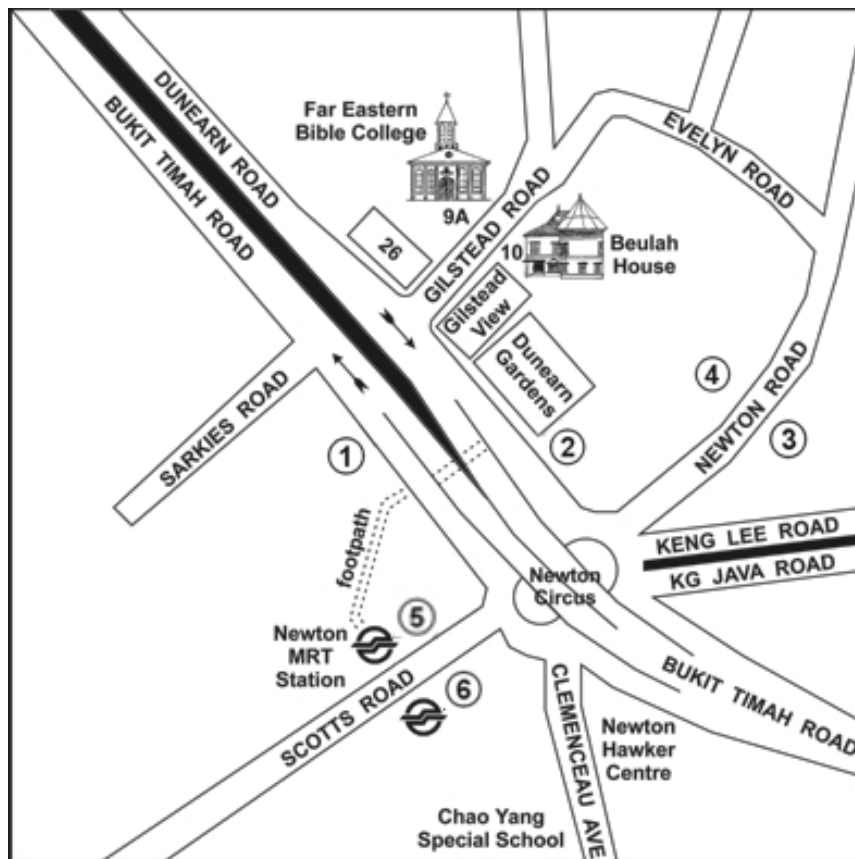

CONTACT US

Far Eastern Bible College

Address:
9A Gilstead Road
Singapore 309063
Republic of Singapore

Telephone: (65) 6256-9256; (65) 6254-9188
Facsimile: (65) 6251-3891

Website: <http://www.febc.edu.sg>

E-mail: febc@pacific.net.sg

LOCATION

MRT:

Newton Station

BUS SERVICES:

1 & 2—Bus Nos. 48, 66, 67, 170, 171, 700, 960

3 & 4—Bus Nos. 54, 124, 143, 162, 167

5 & 6—Bus Nos. 54, 124, 143, 162, 167, 171, 700