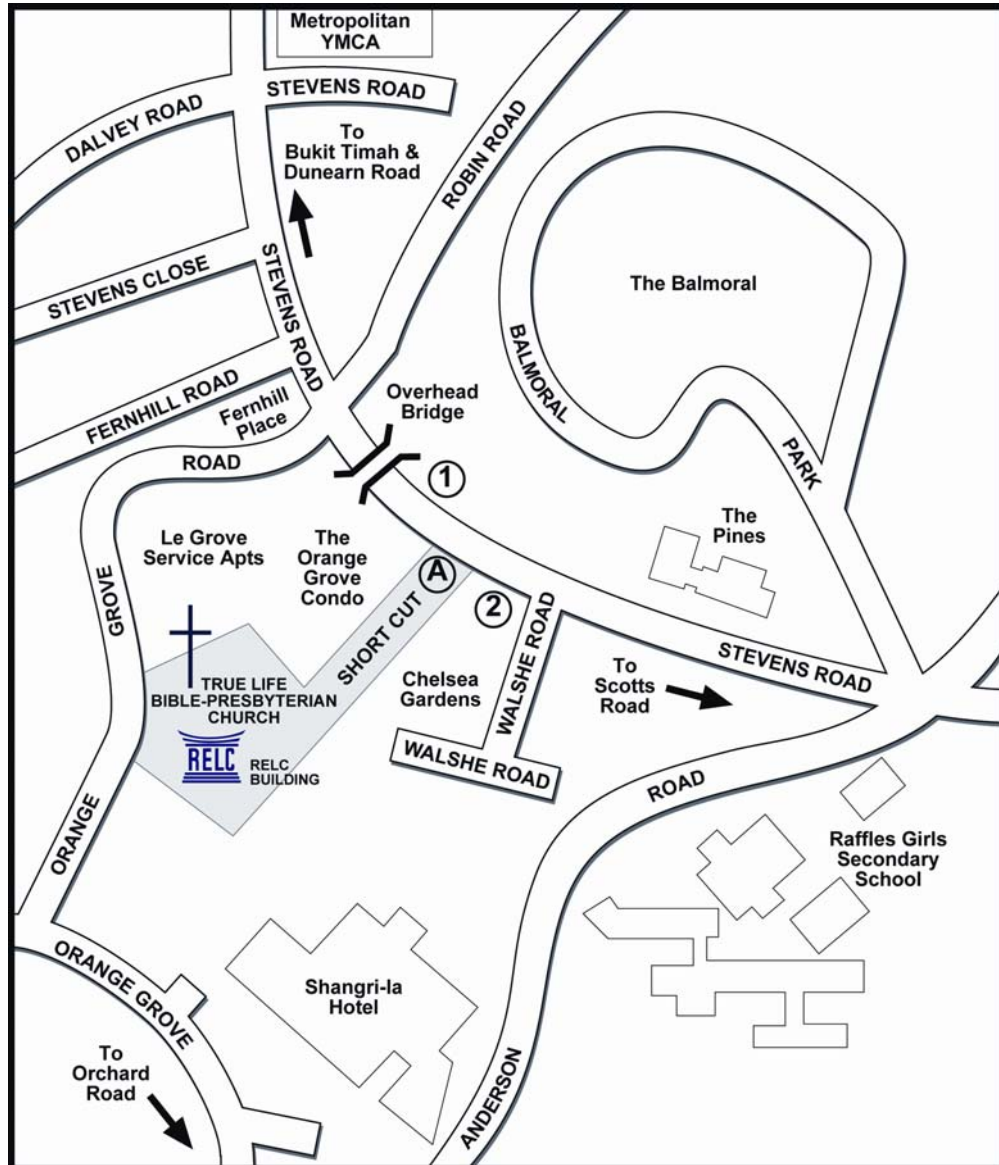

## LOCATION & MAP

### True Life Bible-Presbyterian Church

Mailing Address:  
P.O. Box 141, Newton Post Office  
Singapore 912205  
Republic of Singapore

Telephone: (65) 6254-1287, (65) 6256-1189

Website: <http://www.febc.edu.sg>

### Worship Venue: Regional Language Centre (REL)

Address: 30 Orange Grove Road, Singapore 258352

#### **(A) Short Cut to RELC using Rear Gate**

(Opens on Sunday from 8.30am-10.30am and 12pm-3pm)

Located behind the Bus Stop and sandwiched between the Chelsea Gardens and The Orange Grove.