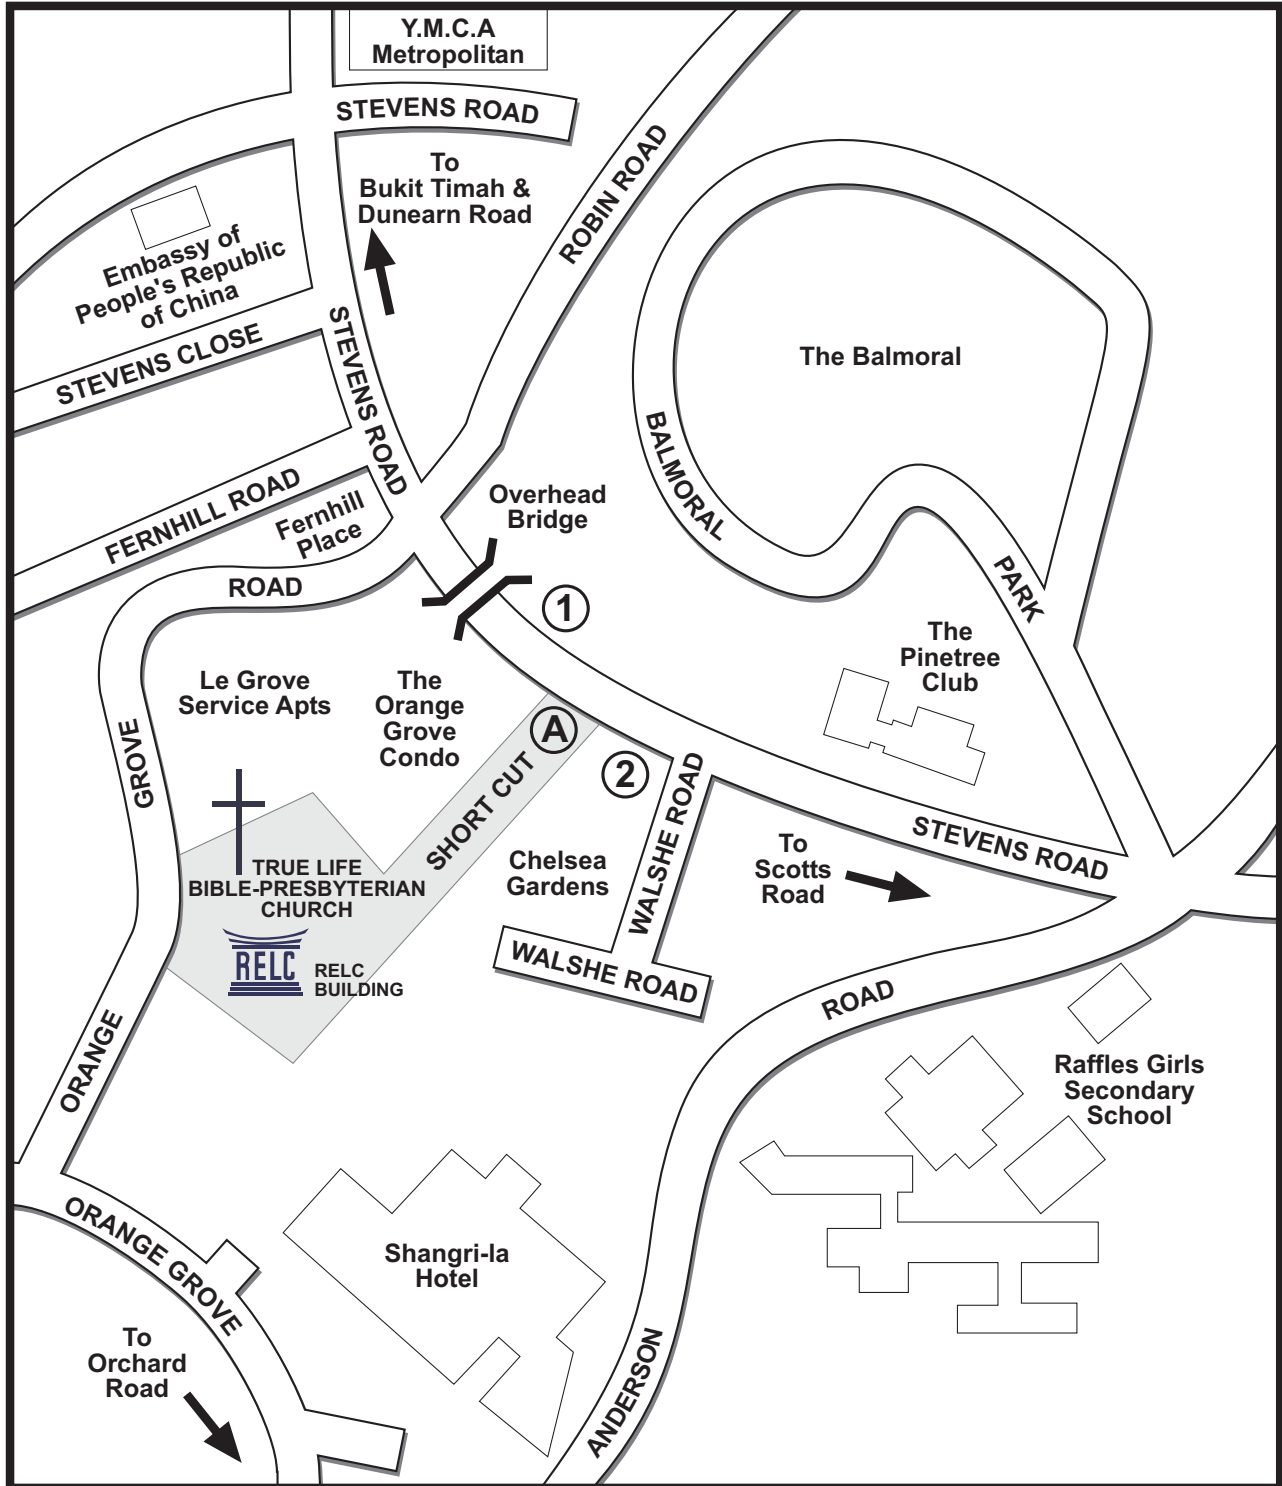

LOCATION & MAP

True Life Bible-Presbyterian Church Worship Service is held at the RELC Auditorium every Lord's Day at 10.30am.

Address

30 Orange Grove Road

Singapore 258352

- Ⓐ Short Cut to RELC using Rear Gate (Opens from 6am – 7pm)
Located behind the Bus Stop and sandwiched between the Chelsea Gardens and The Orange Grove.

BUS SERVICES

- ① & ② – SBS 105, 132, SMRT 190